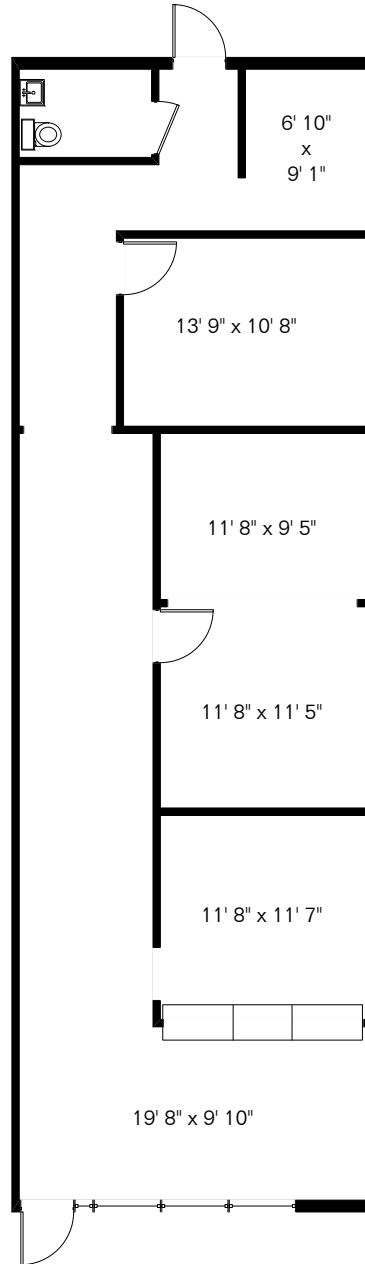

The square footages and room size information are deemed to be reliable but are not guaranteed and should be independently verified.

10050 W Bell Rd Suite 52

Gross 1,315 Sq Ft

Site Visit September 2019

0 ft. 6 ft. 10 ft. 20 ft.

Copyright 2019 Floor Plans First! LLC
All Rights Reserved.